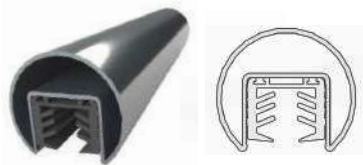

Uses wedge to secure glass

Aluminium profile for fast installation. Available in Natural Matte, Brush, Polished and Ral Color finished. Compatible with laminated glass 6+6mm and 8+8mm.

Installation configurations: Base, under and side mount with multiple options.

Installation guide

PRODUCTS

Glass Rail Max

Ideal solution for high riser installations, stadiums, shopping centers, rooftops and crowded areas.

High performance

Certified up to 4kN

Regulated system

Uses wedge to secure glass

Aluminium profile for premium installation. Available in Natural Matte, Brush, Polished and Ral Color finished.

Compatible with laminated glass 8+8mm and 10+10mm.

Installation configurations: Base, under and side mount with multiple options.

PRODUCTS

Handrails

Aluminium handrails. For glass from 16 to 24 mm.
Includes rubber gasket.

FH Round

FH Square

FH Slim

Glass Adapters

Point fitting system for balustrades. In stainless steel
with multiple options.