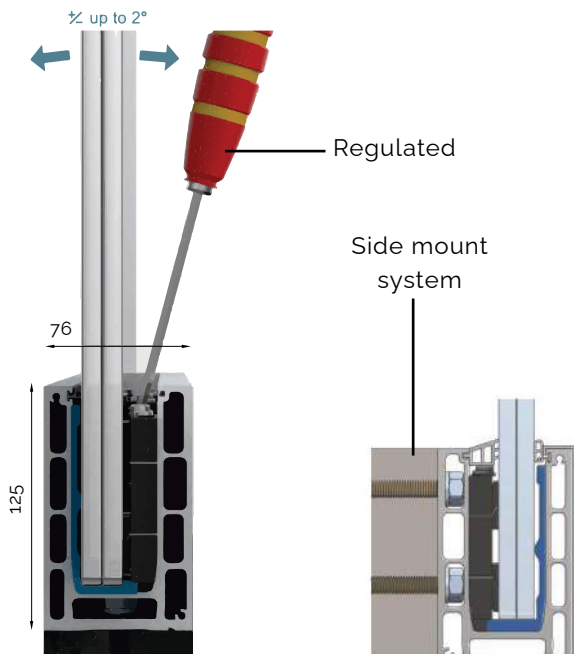

Uses wedge to secure glass

Aluminium profile for fast installation. Available in Natural Matte, Brush, Polished and Ral Color finished. Compatible with laminated glass 6+6mm and 8+8mm.

Installation configurations: Base, under and side mount with multiple options.

Installation guide

PRODUCTS

Glass Rail Max

Ideal solution for high riser installations, stadiums, shopping centers, rooftops and crowded areas.

High performance

Certified up to 4kN

Regulated system

Uses wedge to secure glass

Aluminium profile for premium installation. Available in Natural Matte, Brush, Polished and Ral Color finished.

Compatible with laminated glass 8+8mm and 10+10mm.

Installation configurations: Base, under and side mount with multiple options.

PRODUCTS

Handrails

Aluminium handrails. For glass from 16 to 24 mm.
Includes rubber gasket.

FH Round

FH Square

FH Slim

Glass Adapters

Point fitting system for balustrades. In stainless steel
with multiple options.