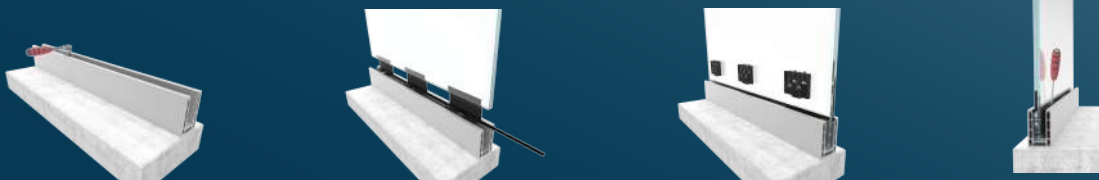

FITECHNIC

Glass Balustrade

PRODUCTS

Glass Rail Top

Ideal solution for homes and offices, on balconies and staircases.

Budget oriented

Certified up to 2kN

Easy installation

Uses wedge to secure glass

Aluminium profile for fast installation. Available in Natural Matte, Brush, Polished and Ral Color finished. Compatible with laminated glass 6+6mm and 8+8mm.

Installation configurations: Base, under and side mount with multiple options.

Installation guide

PRODUCTS

Glass Rail Max

Ideal solution for high riser installations, stadiums, shopping centers, rooftops and crowded areas.

High performance

Certified up to 4kN

Regulated system

Uses wedge to secure glass

Aluminium profile for premium installation. Available in Natural Matte, Brush, Polished and Ral Color finished.

Compatible with laminated glass 8+8mm and 10+10mm.

Installation configurations: Base, under and side mount with multiple options.