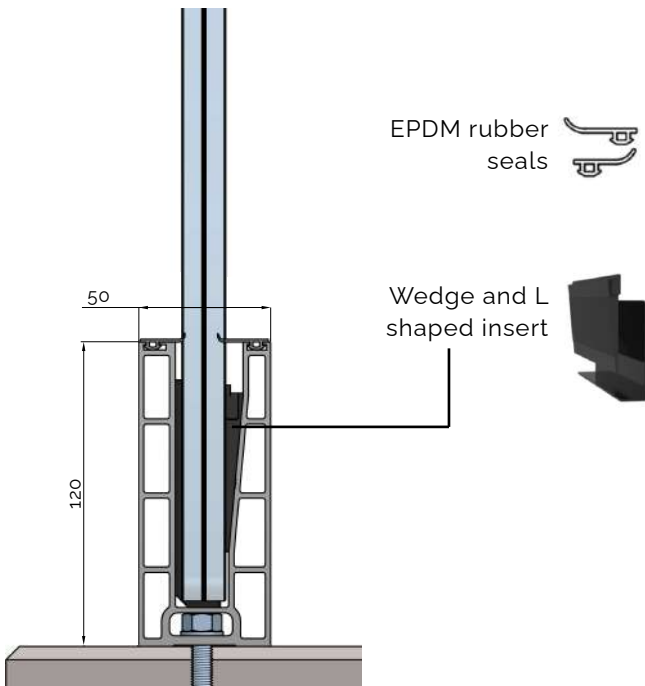

FITECHNIC

Glass Balustrade

PRODUCTS

Glass Rail Top

Ideal solution for homes and offices, on balconies and staircases.

Budget oriented

Certified up to 2kN

Easy installation

Uses wedge to secure glass

Aluminium profile for fast installation. Available in Natural Matte, Brush, Polished and Ral Color finished. Compatible with laminated glass 6+6mm and 8+8mm.

Installation configurations: Base, under and side mount with multiple options.

Installation guide

PRODUCTS

Glass Rail Max

Ideal solution for high riser installations, stadiums, shopping centers, rooftops and crowded areas.

High performance

Certified up to 4kN

Regulated system

Uses wedge to secure glass

PRODUCTS

Handrails

Aluminium handrails. For glass from 16 to 24 mm.
Includes rubber gasket.

FH Round

FH Square

FH Slim

Glass Adapters

Point fitting system for balustrades. In stainless steel
with multiple options.